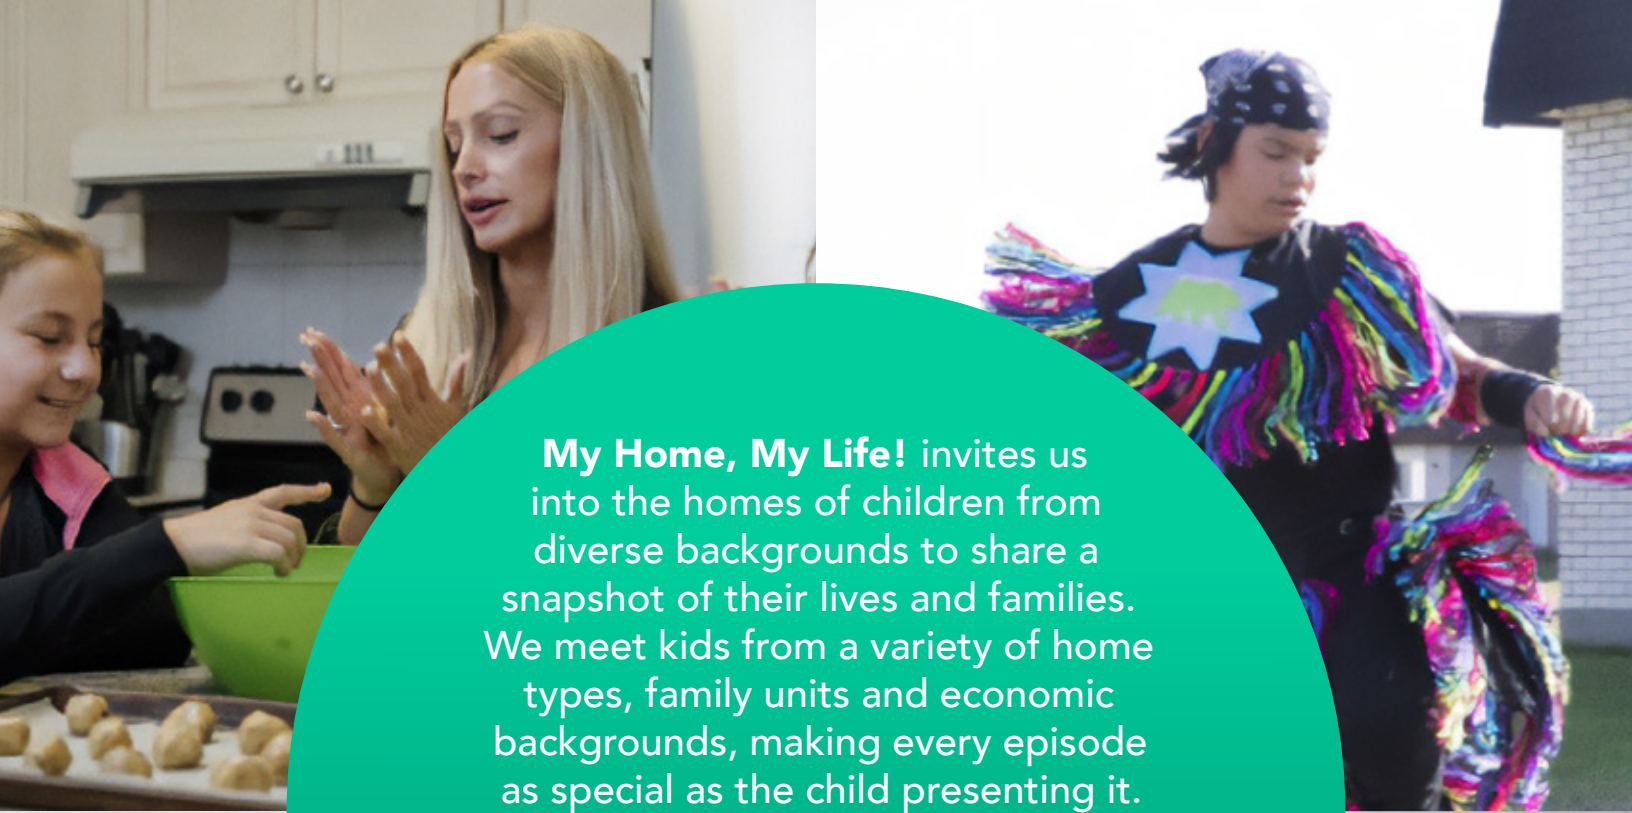

13 x 22' also available as 7'

**EVERYONE IS DIFFERENT | EVERYONE BELONGS**

**My Home, My Life!** invites us into the homes of children from diverse backgrounds to share a snapshot of their lives and families. We meet kids from a variety of home types, family units and economic backgrounds, making every episode as special as the child presenting it. Through every child's unique perspective, our audience learns that despite our differences, we all have a place we belong. Sharing real families, honest feelings and lots of giggles along the way, My Home, My Life! welcomes everyone to experience and learn about the lives of children and families around us.